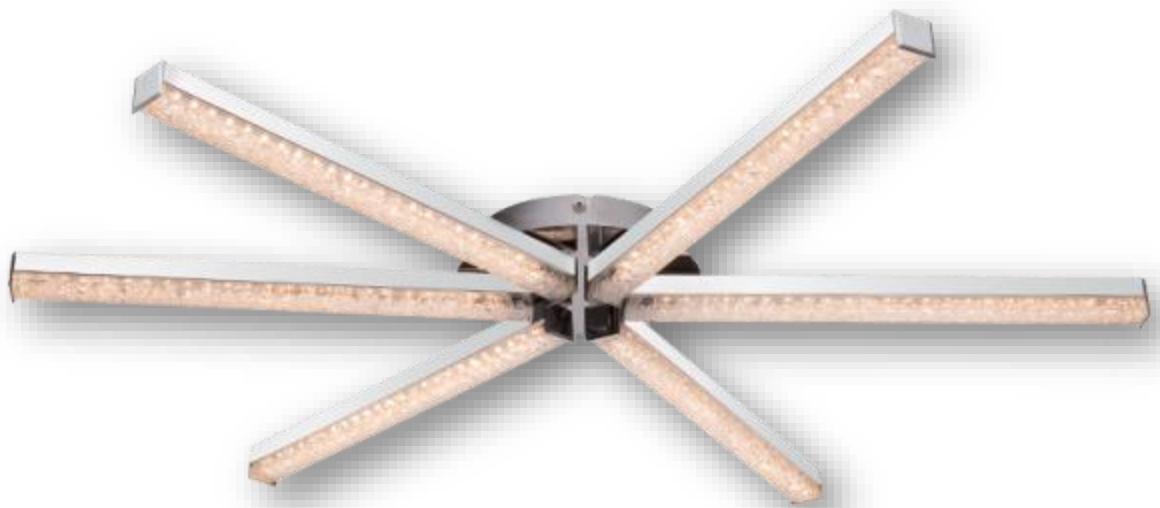

## FAYE SERIES

## GENERAL INFORMATION »

- ∴ Nominal voltage: 230V/ 50-60Hz
- ∴ Power: 12W; 16W; 24W
- ∴ Colour temperature: 3200K
- ∴ LED source: Epistar
- ∴ Colour: Chrome
- ∴ Material: Metal
- ∴ Colour rendering index: Ra>80
- ∴ Switch on/off >15 000
- ∴ Protection against dust and moisture: IP40

## FEATURES »

- ∴ Appearance suitable for modern furnishing
- ∴ Resistant to shock and vibration stable body
- ∴ Attractive design
- ∴ Low energy consumption
- ∴ Instant lighting with maximum luminous flux
- ∴ Environmentally Friendly – does not emit Mercury and Lead
- ∴ No ultraviolet and infrared rays