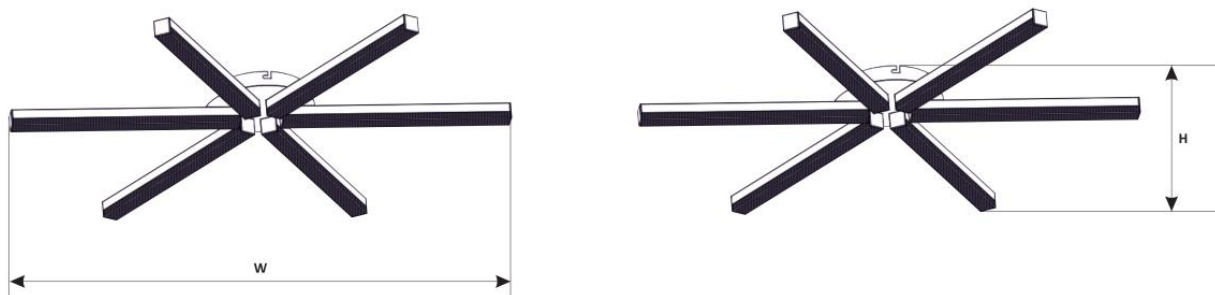

## PRODUCT DETAILS »

Catalogue number	Description	Watt (W)	Whole fixture lumens (lm)	Colour temp. (K)	Colour
955FAYE12	Ceiling lamp	12	960	3200	Chrome
955FAYE16	Ceiling lamp	16	1280	3200	Chrome
955FAYE24	Ceiling lamp	24	1920	3200	Chrome

## DIMENSIONS »

Catalogue number	Width (mm)	Height (mm)
955FAYE12	580	50

Catalogue number	Length (mm)	Width (mm)	Height (mm)
955FAYE24	470	470	85

Catalogue number	Width (mm)	Height (mm)
955FAYE24	680	50

ADDITIONAL INFORMATION »